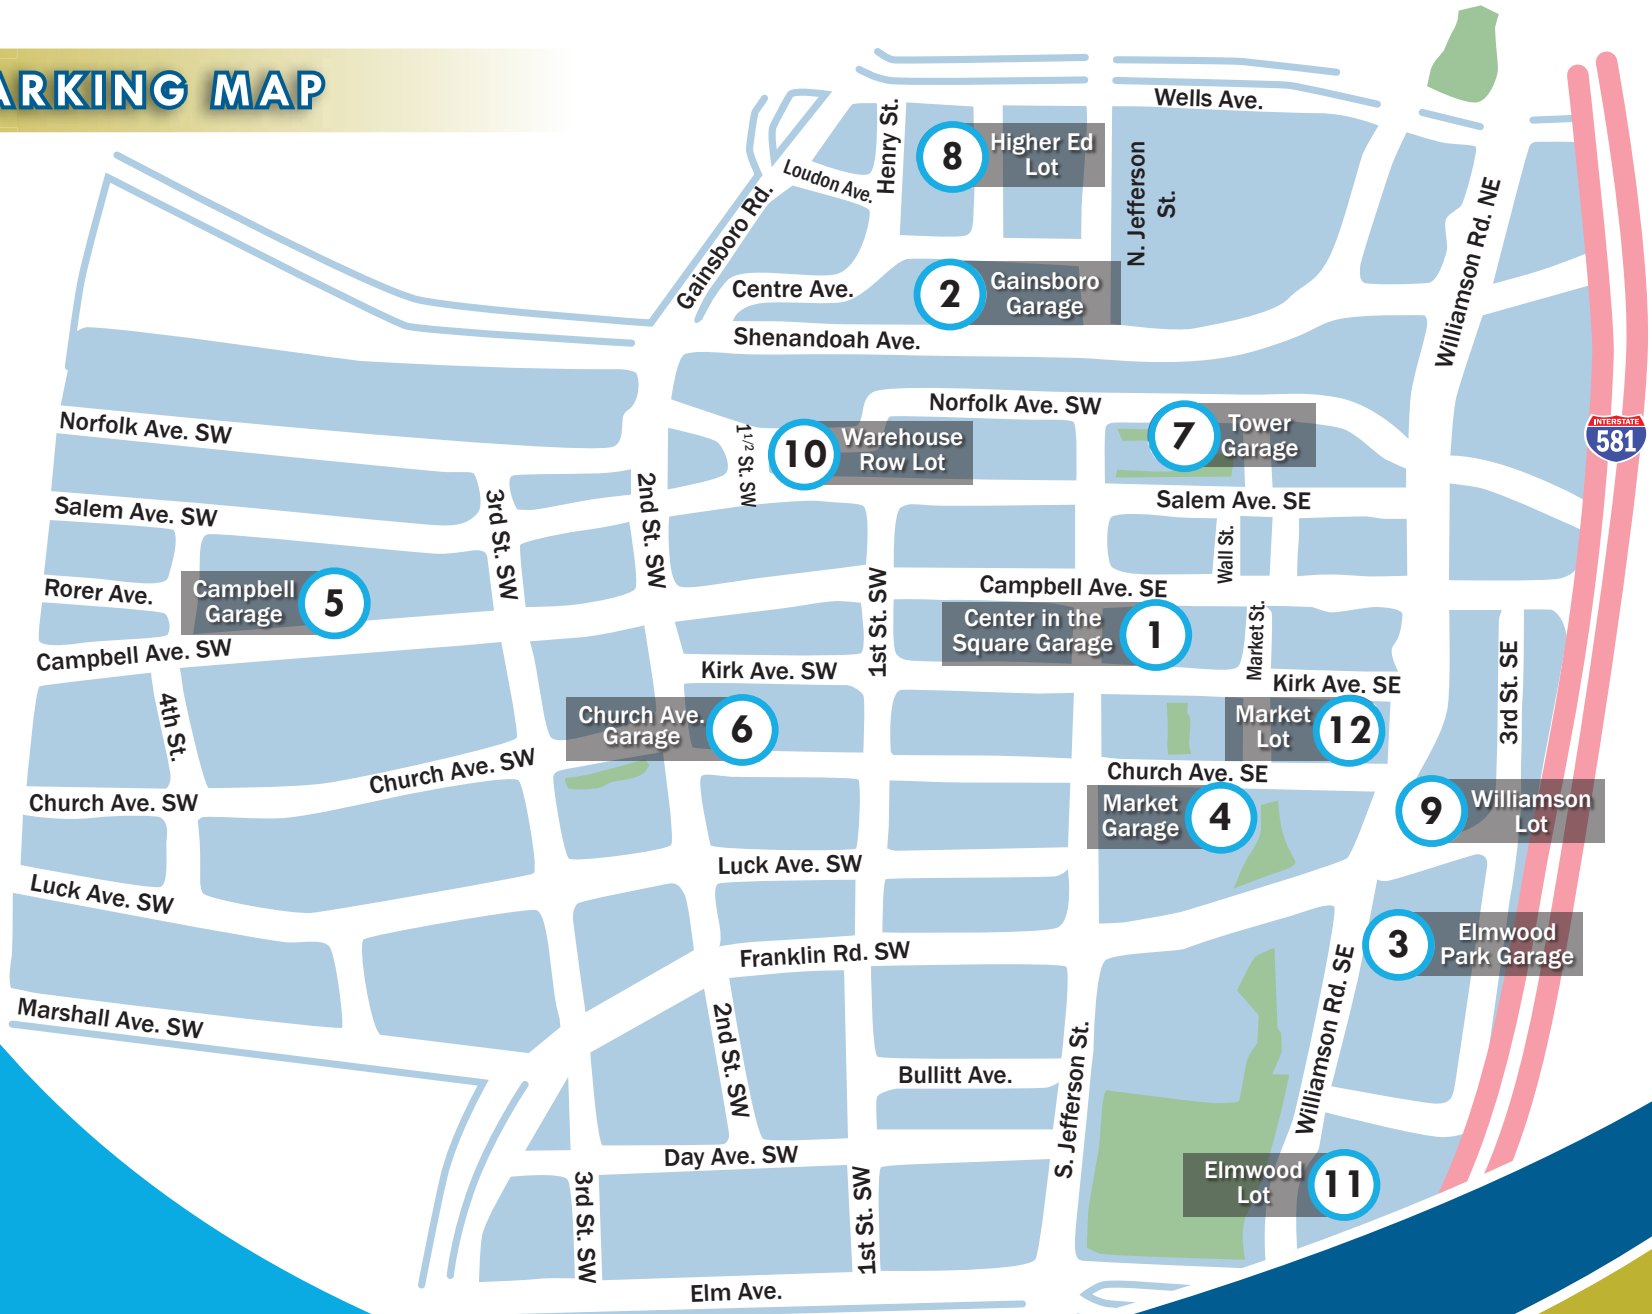

PARKING MAP

117 Church Ave SW
Roanoke, VA 24011

(O) 540-343-0585

(F) 540-342-6447

(E) parking@roanokeva.gov

1. Center in the Square Garage

11 E. Campbell Avenue
M-F 8a-4pm
\$1 p/half hour; \$6 maximum
M-F 4pm-12pm
\$3 flat rate
Saturday 4p-12p
\$3 flat rate
Free on Sunday
Monthly Rates
Unreserved \$70 /month
Reserved \$90 /month

2. Gainsboro Garage

25 Shenandoah Avenue
M-F 8a-4pm
\$0.50 p/half hour; \$5 maximum
M-F 4pm-9pm
\$2 flat rate
\$1 student rate with coupon & id
Free Weekends
Monthly Rates
Unreserved \$45 /month
Student \$22.50 /month
Residential \$11.25 /monthly

9. Williamson Lot

206 Williamson Road
M-F 8a-5pm
Free After 5pm & On Weekends
Monthly Parking Only
Rates
Unreserved \$60 /month
Residential 15.00 /month

10. Warehouse Row Lot

123 Salem Avenue
M-F 8a-5pm
Free After 5pm & On Weekends
Monthly Parking Only
Rates
Unreserved \$60 /month
Residential 15.00 /month

11. Elmwood Lot

197 Bullitt Avenue
M-F 8a-5pm
Free After 5pm & On Weekends
Monthly Parking Only
Rates
Unreserved \$50 /month
Residential 12.50 /month

12. Market Lot

120 Church Avenue
M-F 8a-4pm
\$1 p/half hour; \$6 maximum
M-F 4pm-9pm
\$2 flat rate
Saturday 4pm-9pm
\$2 flat rate
Free on Sunday
Lunch Special 11a-3p; \$1 flat rate
Monthly Rates
Unreserved \$70 /month
Residential \$17.50 /month